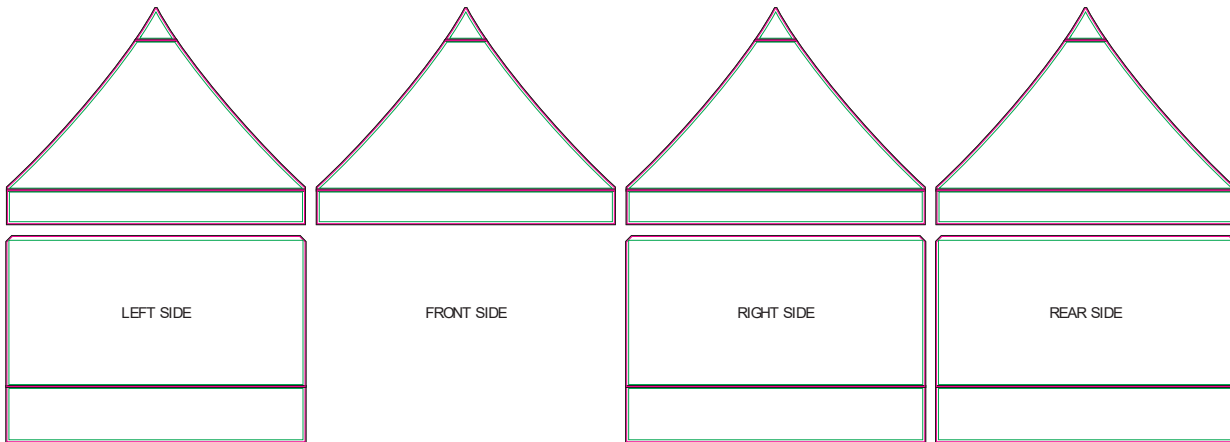

1246cm
SCALE ALL TO
width

○ BRUTTO ○ NETTO ○ SAFE ZONE