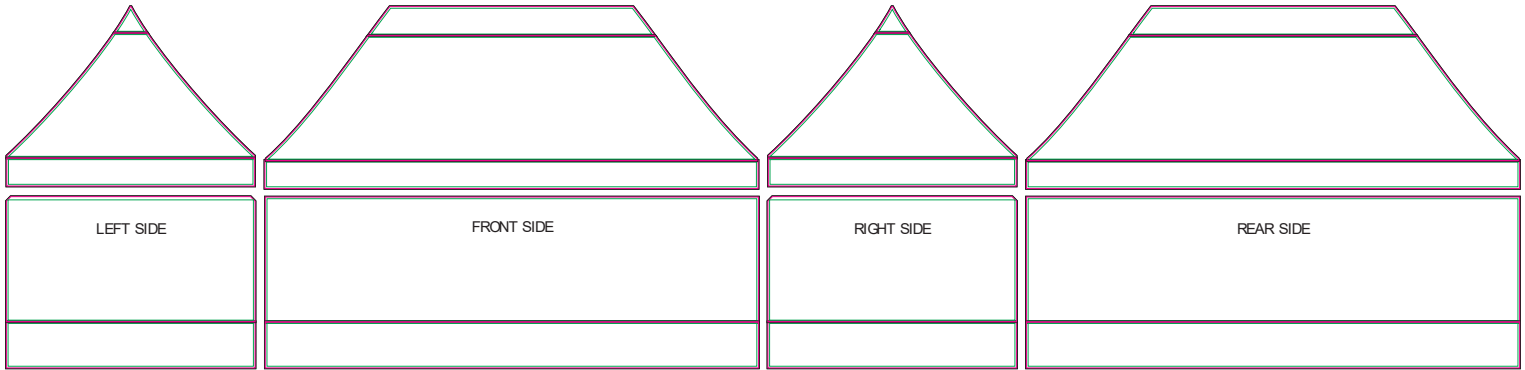

1548cm

SCALE ALL TO
width

BRUTO

NETO

SAFE ZONE