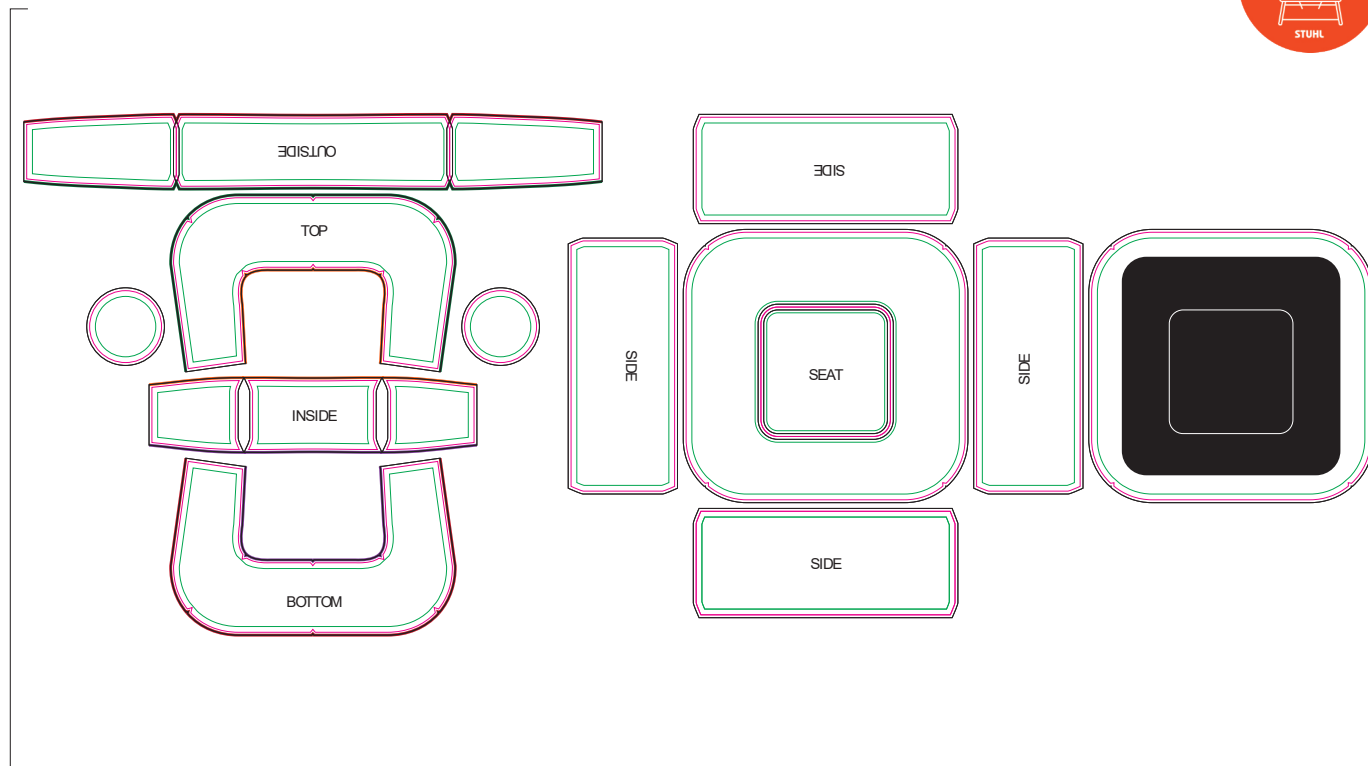

Sessel Pascal

469x181cm

SCALE ALL TO
width x height

BRUTO

NETO

SAFE ZONE