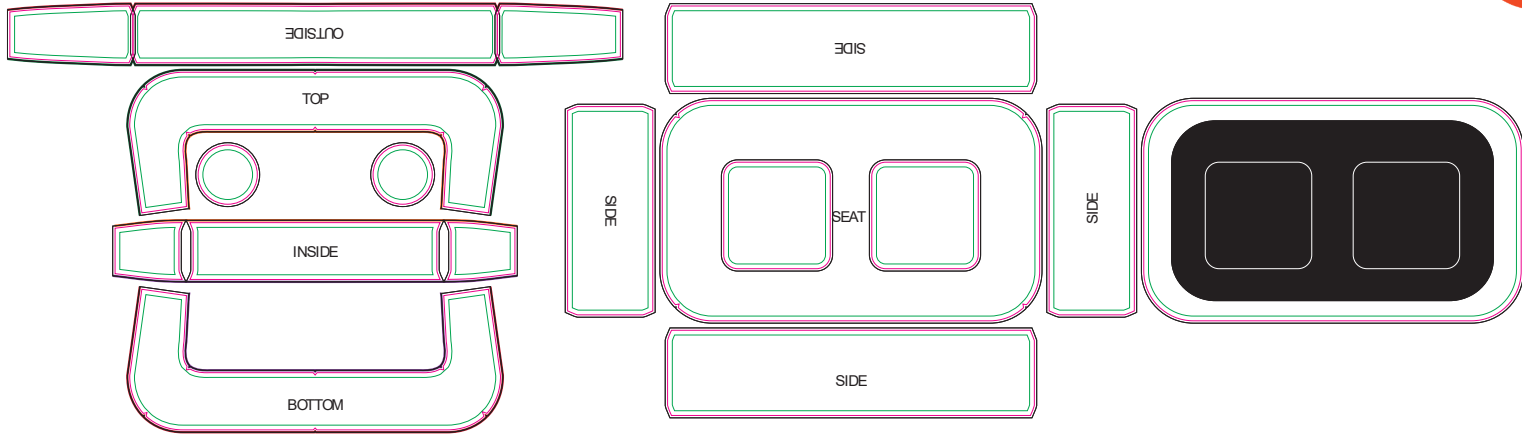

# Sofa Pascal

640x181cm

SCALE ALL TO  
width x height

BRUTO

NETO

SAFE ZONE